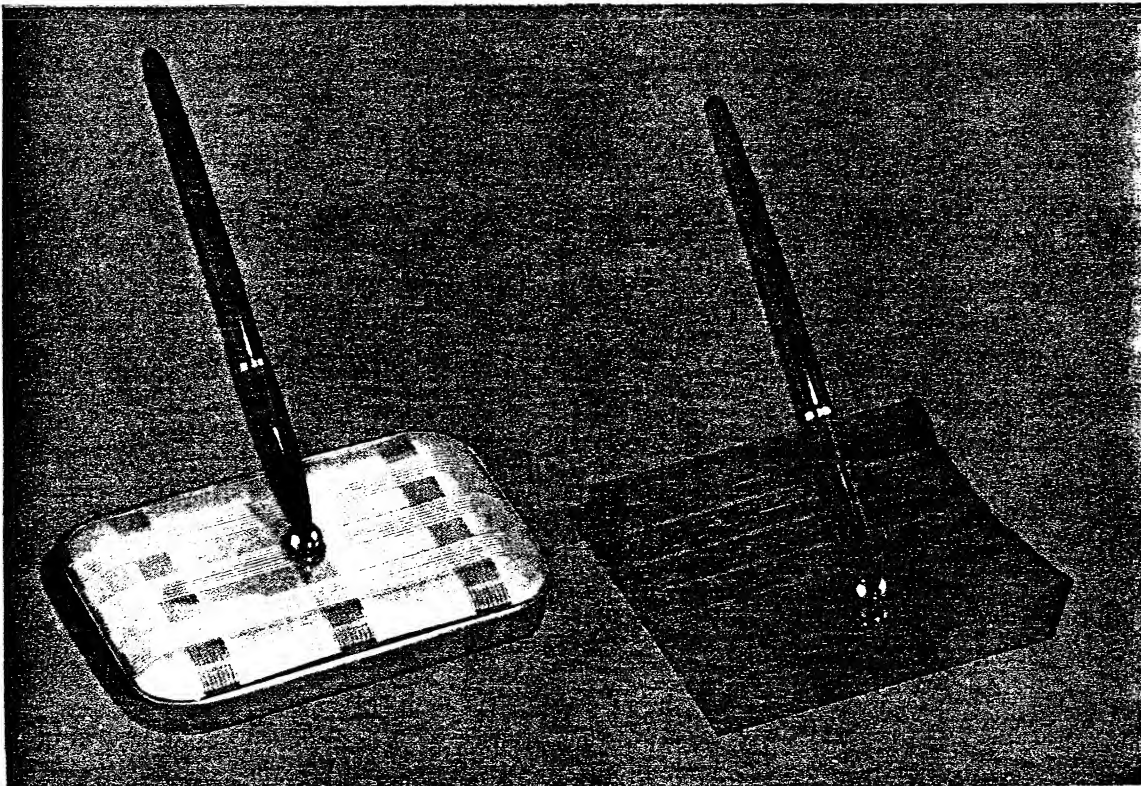

MODEL NO. 90-144

Plastic over polished metal base.
Black "51" pen and holder, 4 x 6" . . . . . $20.00.
No. 90-145: same base with maroon pen and holder.

MODEL NO. 90-102

(OUT OF STOCK)

Black finished anodized aluminum, concave grooved
surface, with black "51" pen and holder,
4 $\frac{3}{4}$ x 5" . . . . . $17.50.